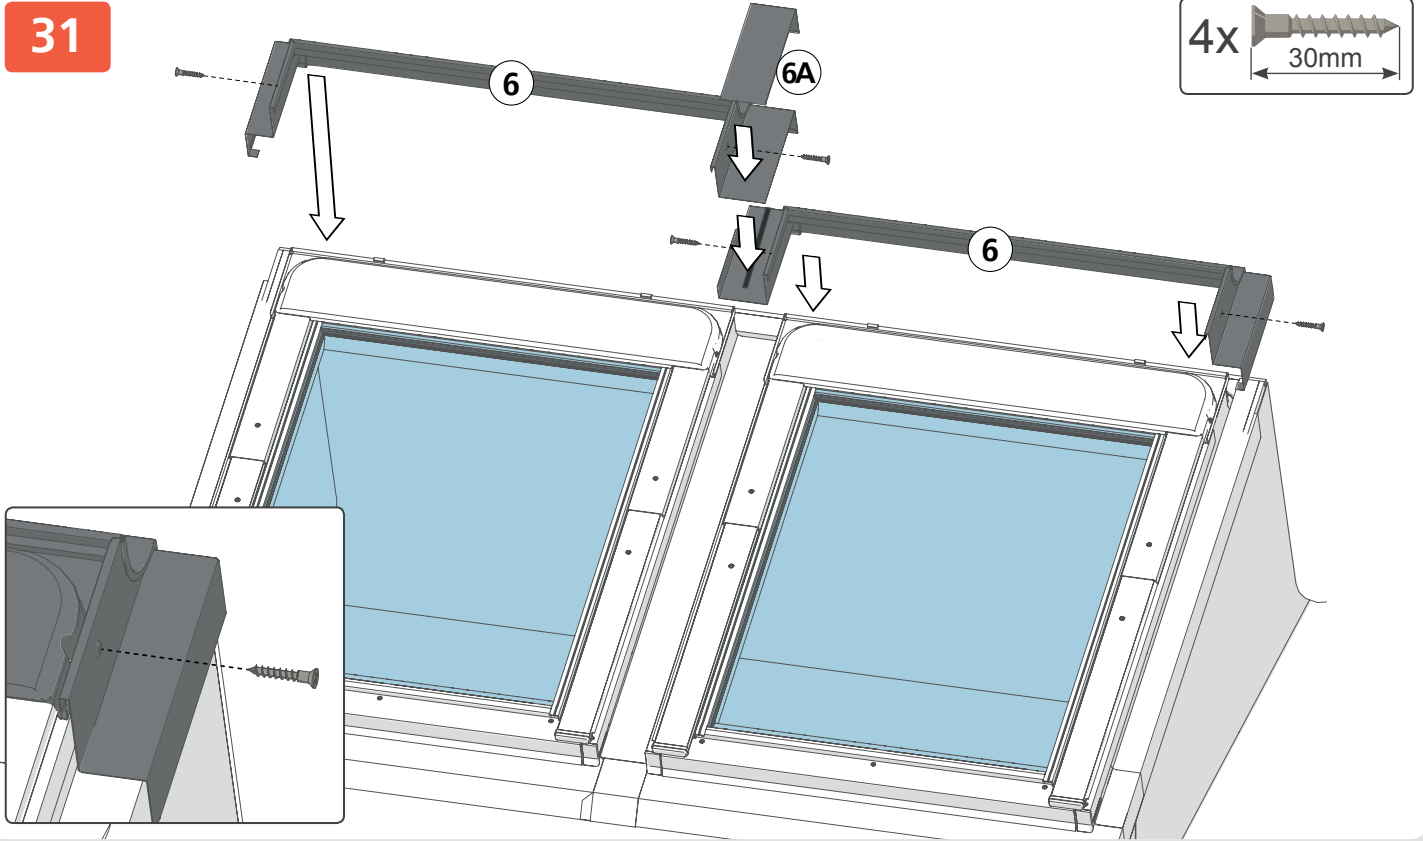

4x  30mm

32

33

23

2x  /  

keylite[®]
www.keyliteroofwindows.com