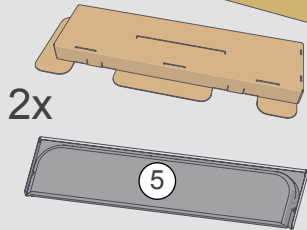

CFRS-F

000mm x 000mm

00kg

0°-15°

CFRS-U

000mm x 000mm

00kg

0°-15°

Futuretherm Technology™