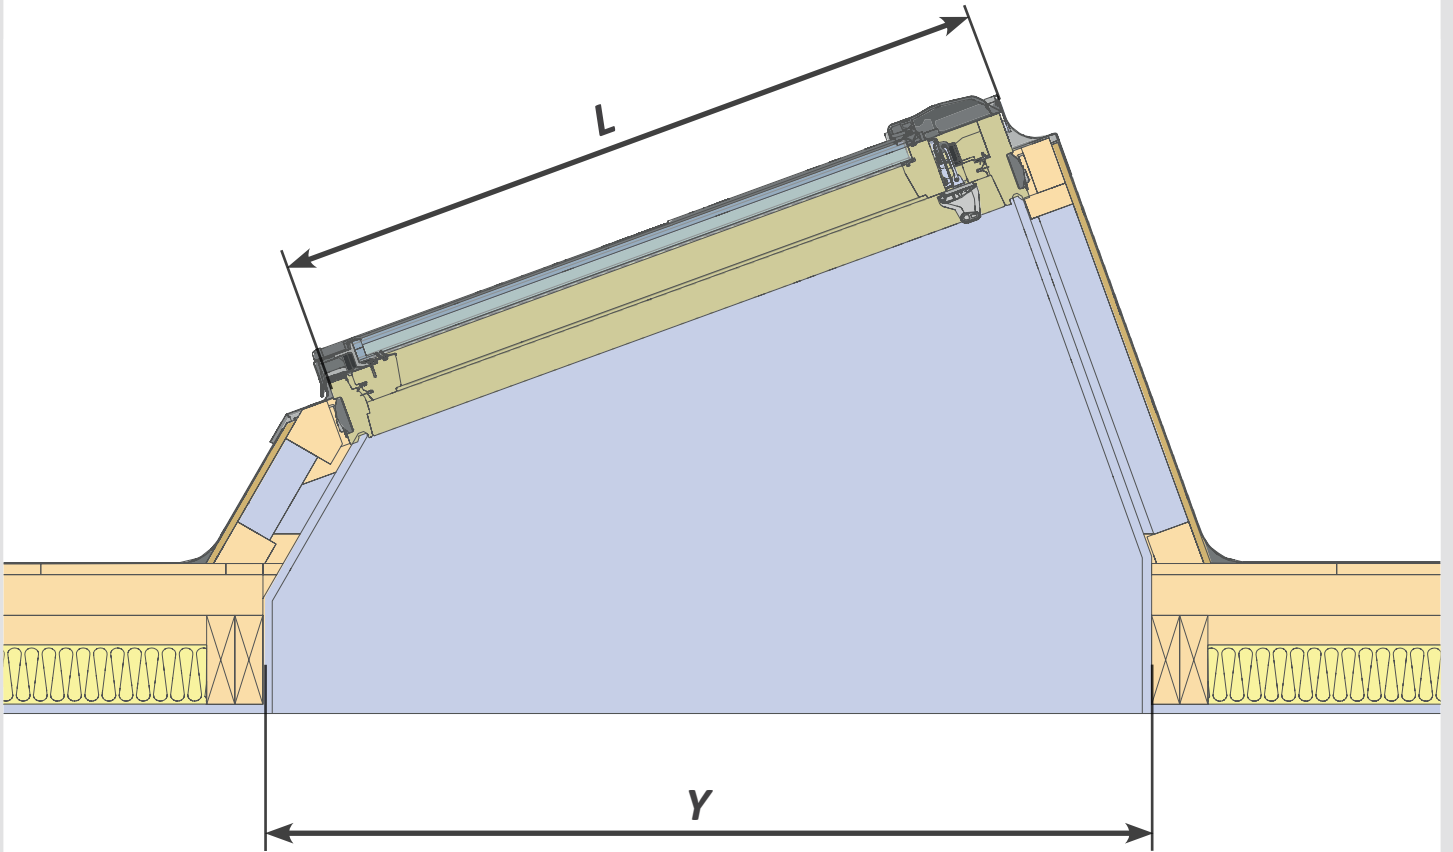

CFRS-F

Futuretherm Technology™
 ✓ Integrated Thermal Cable
 ✓ Approved Fit as Standard
 ✓ Unique Fix Installation

000mm x 000mm

00kg

0°-15°

CFRS-U

Futuretherm Technology™
 ✓ Integrated Thermal Cable
 ✓ Approved Fit as Standard
 ✓ Unique Fix Installation

000mm x 000mm

00kg

0°-15°

Futuretherm Technology™

1

	$W \times L$	$X \times Y$
CFRS-CP-01	550 x 780	1088 x 1000
CFRS-CP-02	550 x 980	1088 x 1200
CFRS-CP-03	660 x 1180	1308 x 1400
CFRS-CP-04	780 x 980	1548 x 1200
CFRS-CP-05	780 x 1180	1548 x 1400
CFRS-CP-06	780 x 1400	1548 x 1620
CFRS-CP-07	940 x 1600	1868 x 1820
CFRS-CP-08	1140 x 1180	2268 x 1400
CFRS-CP-09	1340 x 980	2668 x 1200
CFRS-CP-10	1340 x 1400	2668 x 1620

2

3

8x 30mm

4

4

11a

11b

12

13

14

3x
30mm

15

16x
30mm

16

17

18