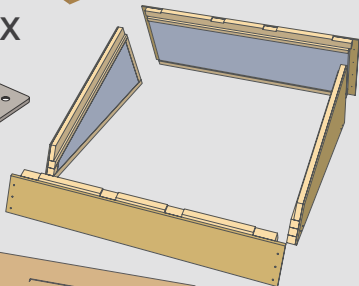

CFRS-F

000mm x 000mm

00kg

0°-15°

CFRS-U

000mm x 000mm

00kg

0°-15°

Futuretherm Technology™