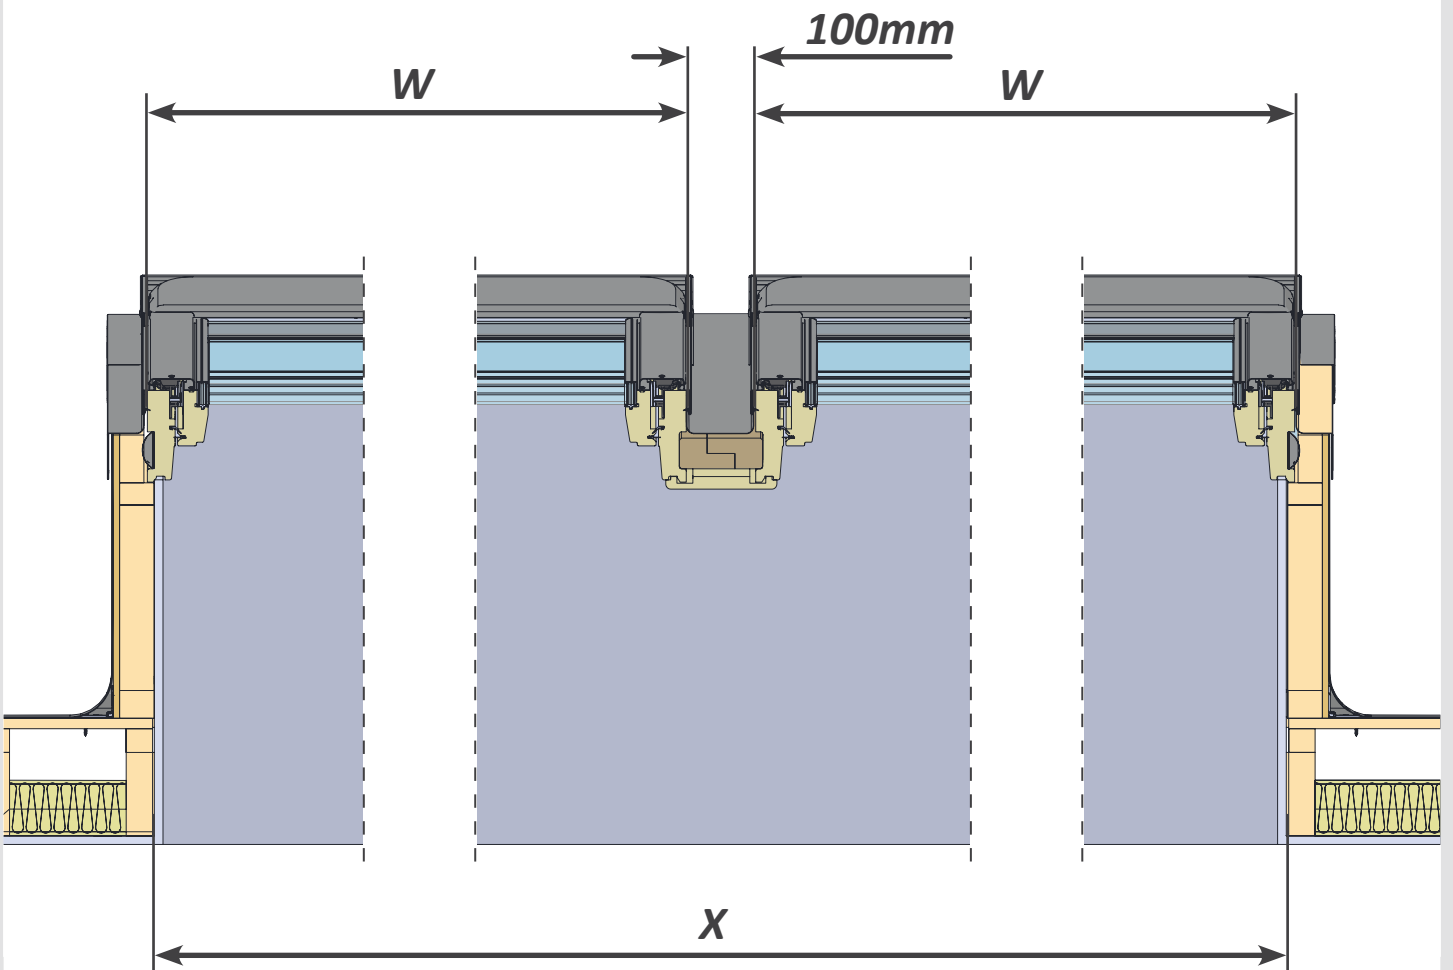

CFRS-F

Futuretherm Technology™
 ✓ Integrated Thermal Cable
 ✓ Approved Fit as Standard
 ✓ Unique Fix Installation

000mm x 000mm

00kg

0°-15°

CFRS-U

Futuretherm Technology™
 ✓ Integrated Thermal Cable
 ✓ Approved Fit as Standard
 ✓ Unique Fix Installation

000mm x 000mm

00kg

0°-15°

Futuretherm Technology™

1

	$W \times L$	$X \times Y$
CFRS-CP-01	550 x 780	1088 x 1000
CFRS-CP-02	550 x 980	1088 x 1200
CFRS-CP-03	660 x 1180	1308 x 1400
CFRS-CP-04	780 x 980	1548 x 1200
CFRS-CP-05	780 x 1180	1548 x 1400
CFRS-CP-06	780 x 1400	1548 x 1620
CFRS-CP-07	940 x 1600	1868 x 1820
CFRS-CP-08	1140 x 1180	2268 x 1400
CFRS-CP-09	1340 x 980	2668 x 1200
CFRS-CP-10	1340 x 1400	2668 x 1620