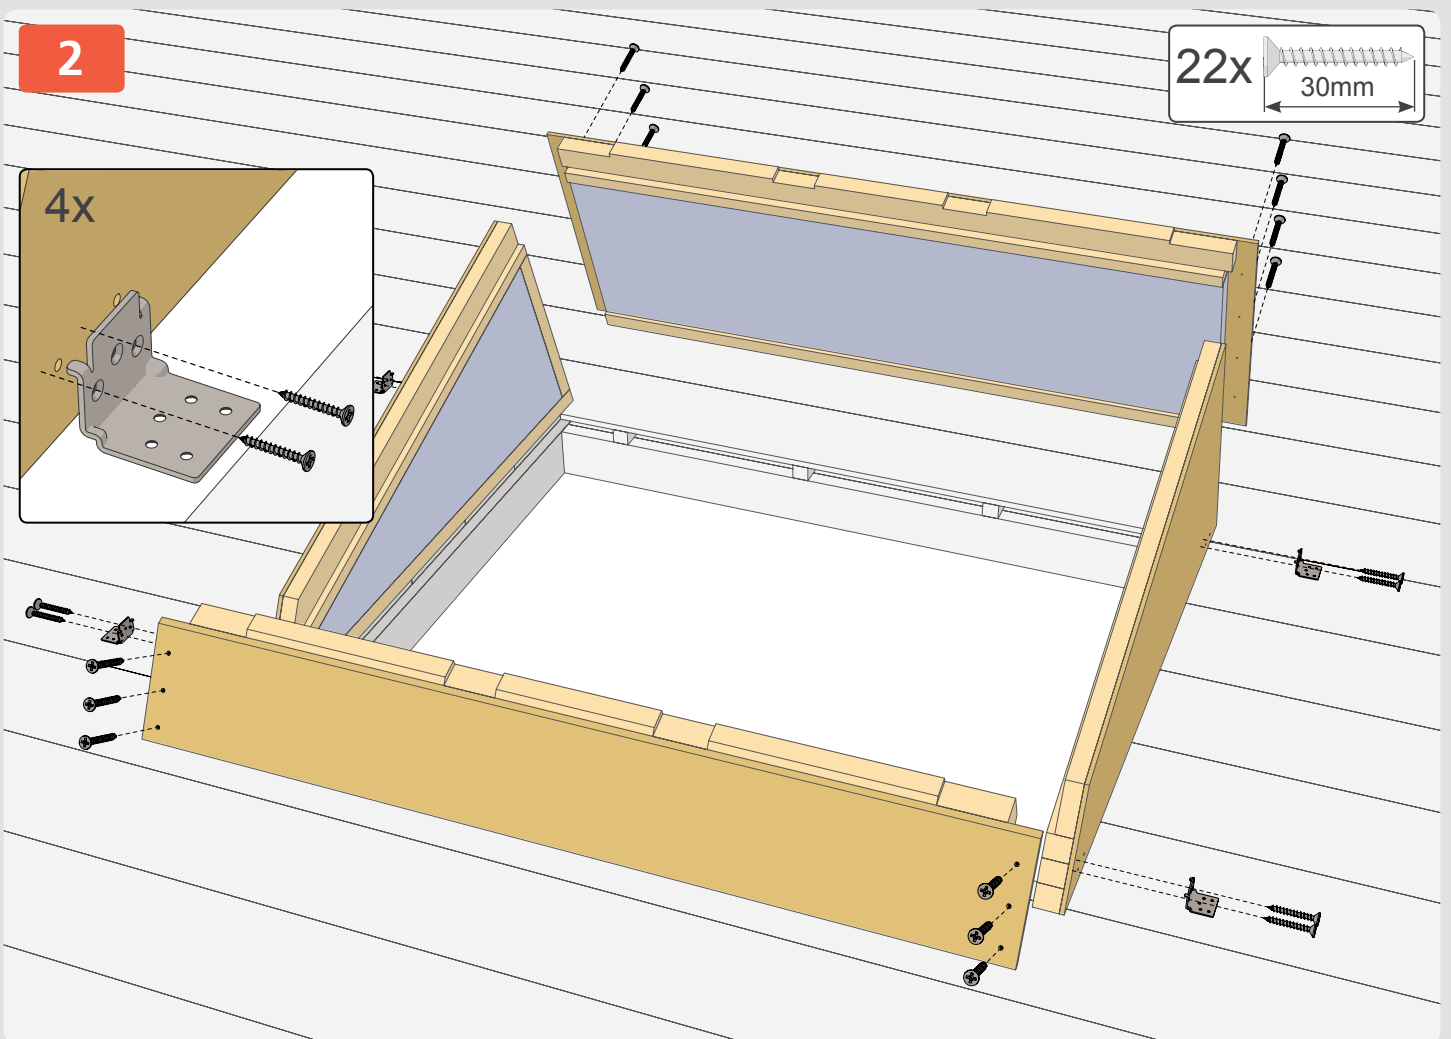

$W \times L$	$X \times Y$
CFRS-CP-01	550 x 780	1088 x 1000
CFRS-CP-02	550 x 980	1088 x 1200
CFRS-CP-03	660 x 1180	1308 x 1400
CFRS-CP-04	780 x 980	1548 x 1200
CFRS-CP-05	780 x 1180	1548 x 1400
CFRS-CP-06	780 x 1400	1548 x 1620
CFRS-CP-07	940 x 1600	1868 x 1820
CFRS-CP-08	1140 x 1180	2268 x 1400
CFRS-CP-09	1340 x 980	2668 x 1200
CFRS-CP-10	1340 x 1400	2668 x 1620

2