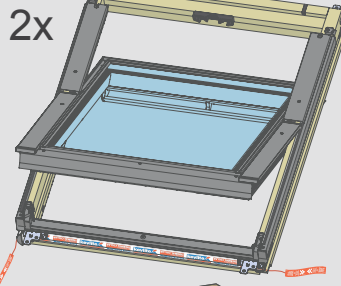

CFRS-F

000mm x 000mm

00kg

0°-15°

CFRS-U

000mm x 000mm

00kg

0°-15°

Futuretherm Technology™