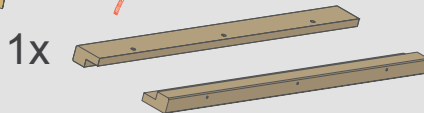

CFRS-F

000mm x 000mm

00kg

0°-15°

CFRS-U

000mm x 000mm

00kg

0°-15°

Futuretherm Technology™