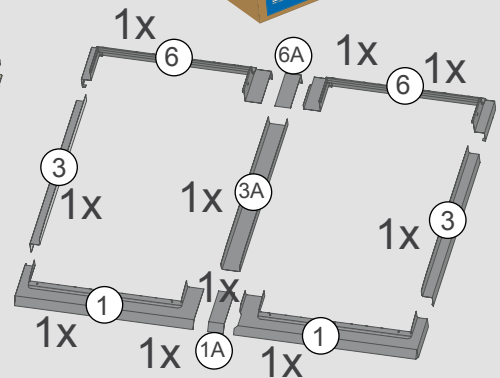

CFRS-F

000mm x 000mm

00kg

0°-15°

CFRS-U

000mm x 000mm

00kg

0°-15°

Futuretherm Technology™