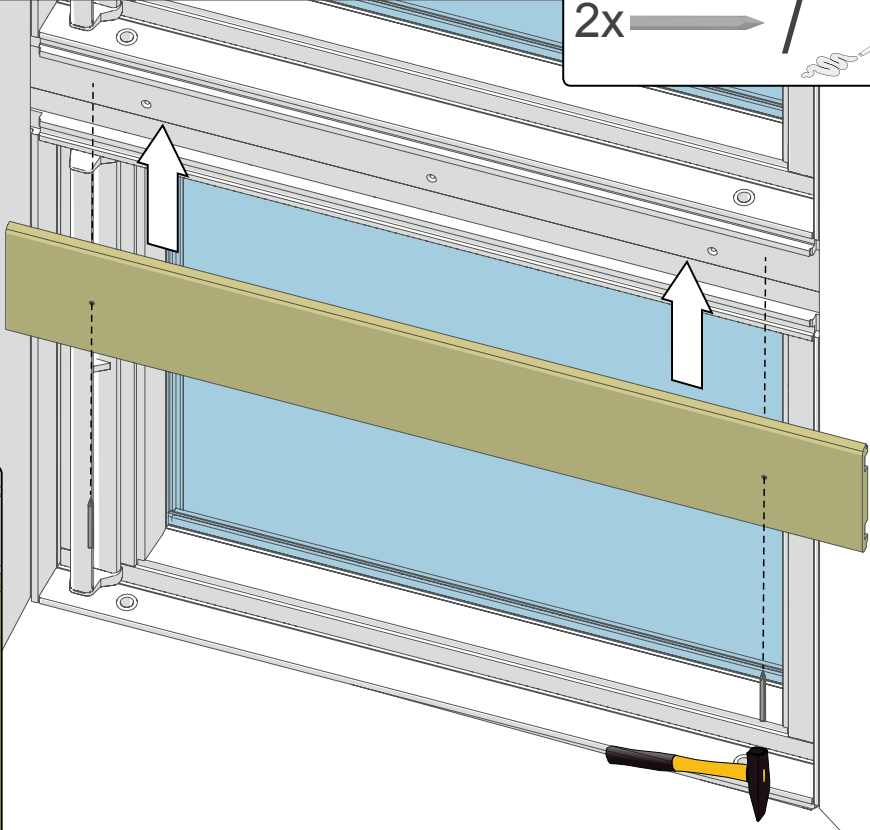

4x  30mm

32

33

23

2x  /  

keylite[®]
www.keyliteroofwindows.com