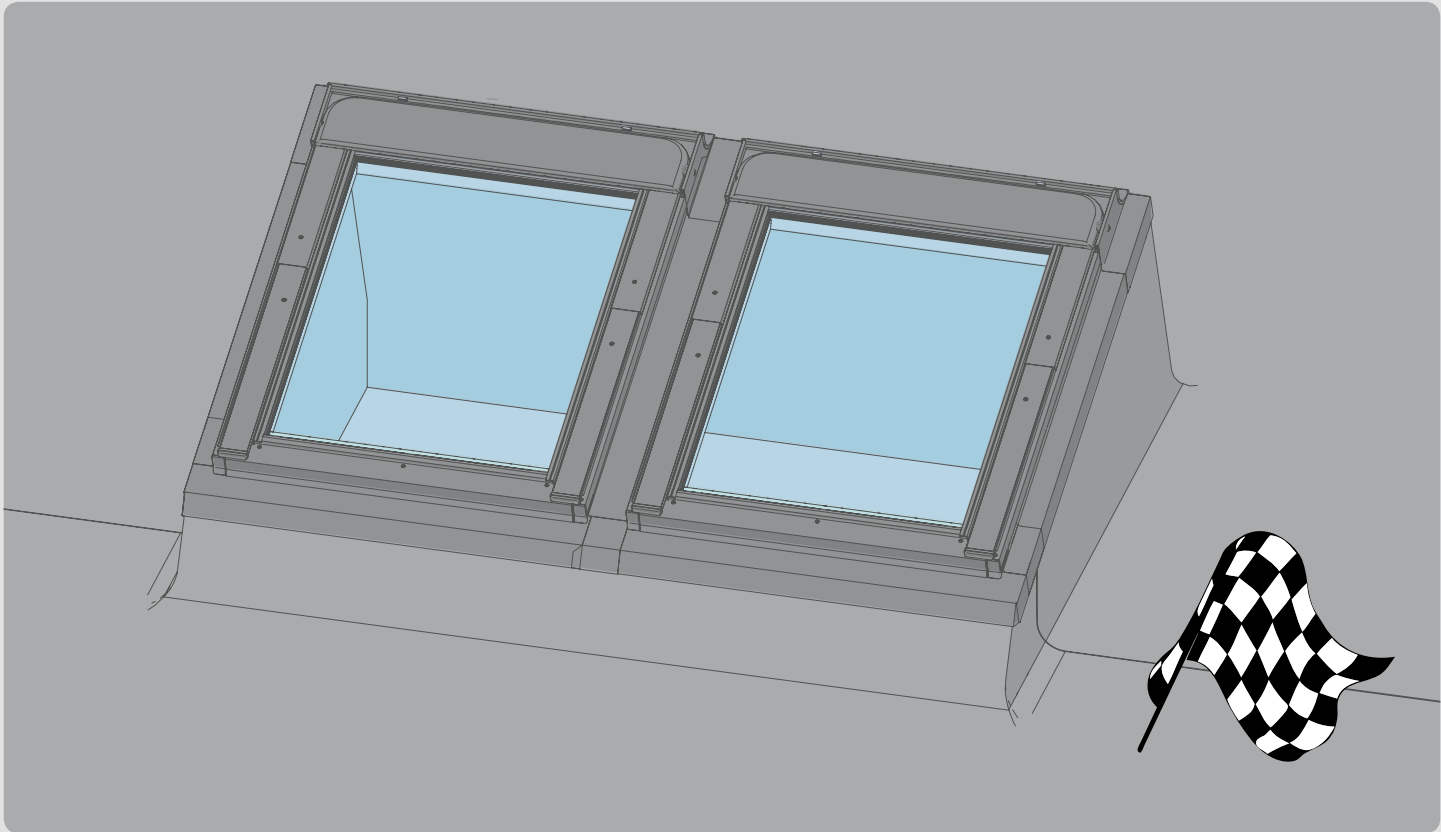

4x  30mm

32

33

23

2x  /  

keylite[®]
www.keyliteroofwindows.com